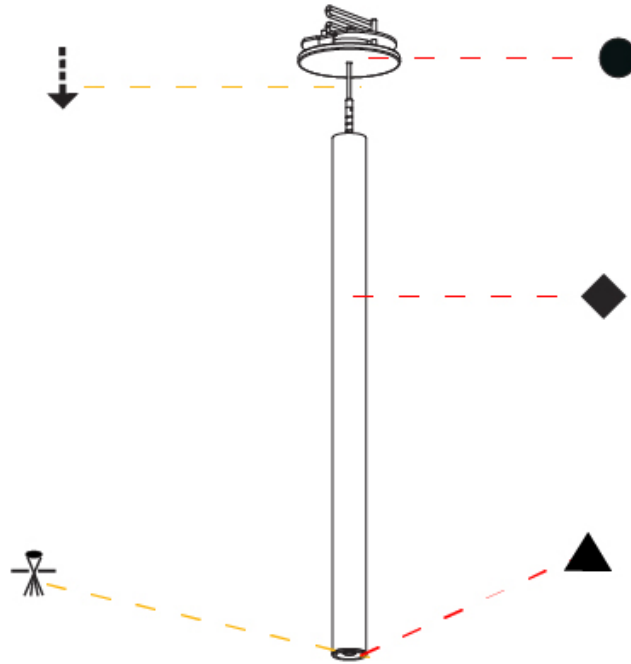

HANGOVER PLUG MONOPOINT RECESSED CANOPY SUSPENSION

A30841-

PROJECT
TYPE
SPECIFIER
QUANTITY
DATE

A