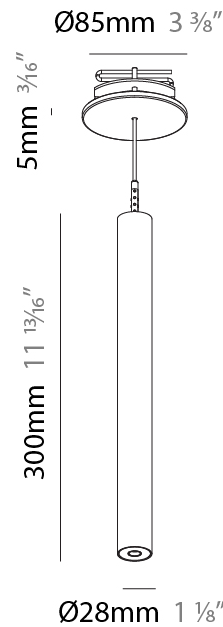

ELECTRICAL

Lamp Type: LED (Zhaga Standard)
Input Wattage (W): 6.6
Total Output Wattage (W): 6
Dimming: Tri-Mode (Non-Dimming and Phase Dimming (120Vac only) and 0-10V Dimming)
Driver Included: Yes
Driver Location: External
Driver Type: Constant Current - Universal
Driver Class: Class 2
Housing: ENCP3 w/Quick Connect
Input Voltage (V): 120 - 277
Constant Current (MA): 500

LED

Number of LEDs: 1
Color Temperature (°K): [2700 / 3000 / 4000](#)
Max. Delivered Lumen (lm): 330 / 360 / 380
CRI: >90 CRI
Lamp Life (hrs): 50000
Upon Request: ***3500K available in minimum quantities (larger quantities upon request)

OPTICAL

Optic°: [24 / 32 / 34 / 55 / 58](#)

RATINGS AND CERTIFICATIONS

Certified By: Certified for North American Standards
IP rating: IP20

Zaneen Group Inc. © 2026, T 1800-388-3382, F 416-247-9319, www.zaneen.com

Available for International specifications by adding 'INT' at the end of the existing Model #. For assistance on 'custom' specifications, contact zteam@zaneen.com. In a constant effort to supply the best product, we reserve the right to change specifications or materials without notice. The most recent specification sheets are found at zaneen.com

PROJECT
TYPE
SPECIFIER
QUANTITY
DATE