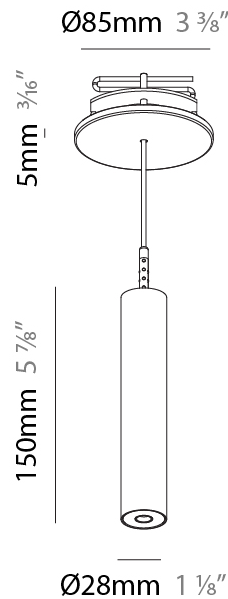

ELECTRICAL

Lamp Type: LED (Zhaga Standard)
Input Wattage (W): 6.6
Total Output Wattage (W): 6
Dimming: Tri-Mode (Non-Dimming and Phase Dimming (120Vac only) and 0-10V Dimming)
Driver Included: Yes
Driver Location: External
Driver Type: Constant Current - Universal
Driver Class: Class 2
Housing: ENCP3 w/Quick Connect
Input Voltage (V): 120 - 277
Constant Current (MA): 500

LED

Number of LEDs: 1
Color Temperature (°K): 2700 / 3000 / 4000
Max. Delivered Lumen (lm): 330 / 360 / 380
CRI: >90 CRI
Lamp Life (hrs): 50000
Upon Request: ***3500K available in minimum quantities (larger quantities upon request)

OPTICAL

Optic°: 24 / 32 / 34 / 55 / 58

RATINGS AND CERTIFICATIONS

Certified By: Certified for North American Standards
IP rating: IP20

Zaneen Group Inc. © 2026, T 1800-388-3382, F 416-247-9319, www.zaneen.com

Available for International specifications by adding 'INT' at the end of the existing Model #. For assistance on 'custom' specifications, contact zteam@zaneen.com. In a constant effort to supply the best product, we reserve the right to change specifications or materials without notice. The most recent specification sheets are found at zaneen.com